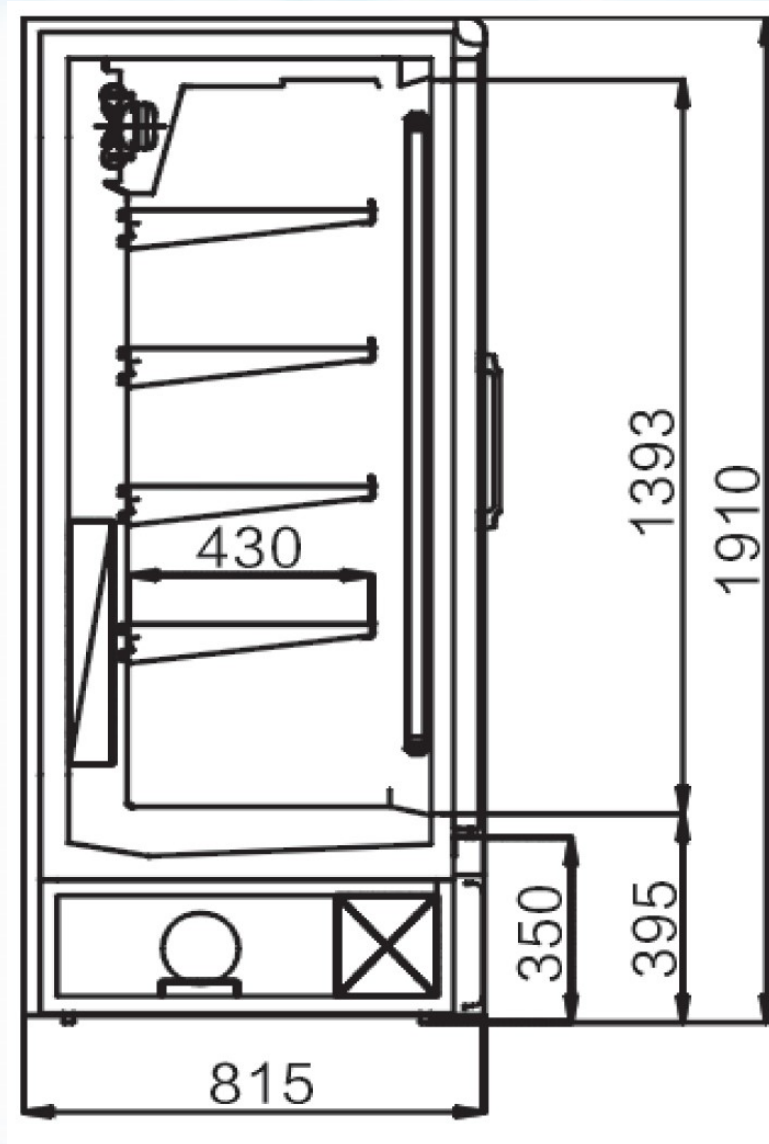

KOOLOGIK™
PTY LTD

P:: 02 80060448 | F:: 0253171760 | E:: sales@koologik.com.au

A:: PO Box 19, Molong NSW 2866 | ABN:: 68 129 144 403 ACN:: 129 144 403